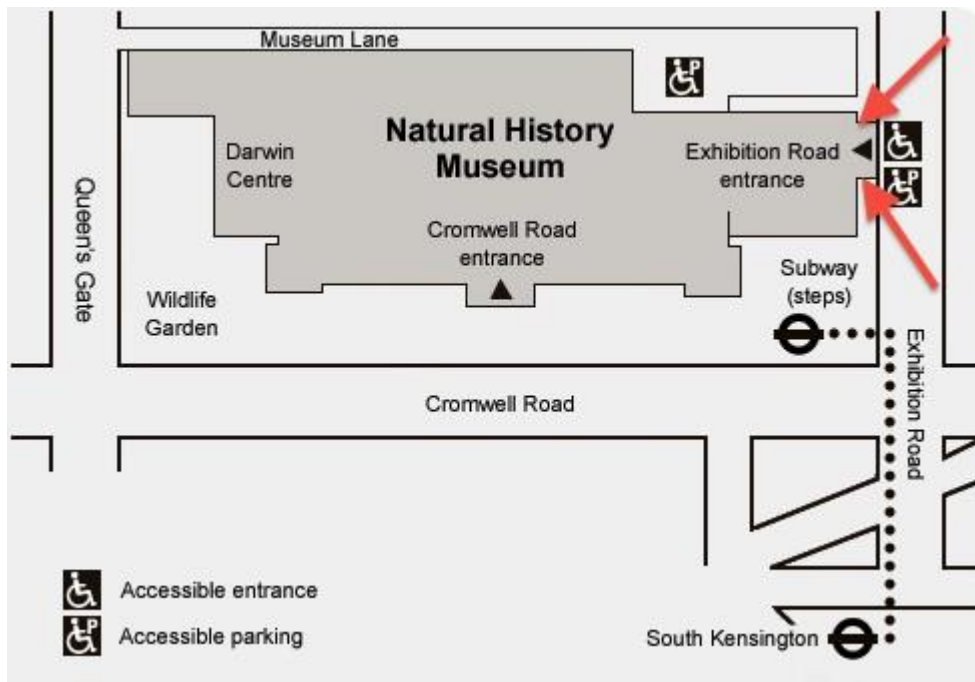

Conference: Restoring Estuarine & Coastal Habitats in the North East Atlantic 16th July 2019

Natural History Museum Address: Exhibition Rd, Kensington, London SW7 5BD.

Closest Tube Station: South Kensington on District, Piccadilly and Circle lines. The station is ~5min walk.

To reach the Flett Theatre, all **participants should use the museum's entrance located at the Exhibition Road (NOT the main entrance at Cromwell Road)**; see the diagram below for more information.

For further information to getting to NHM see: <http://www.nhm.ac.uk/visit/getting-here.html>